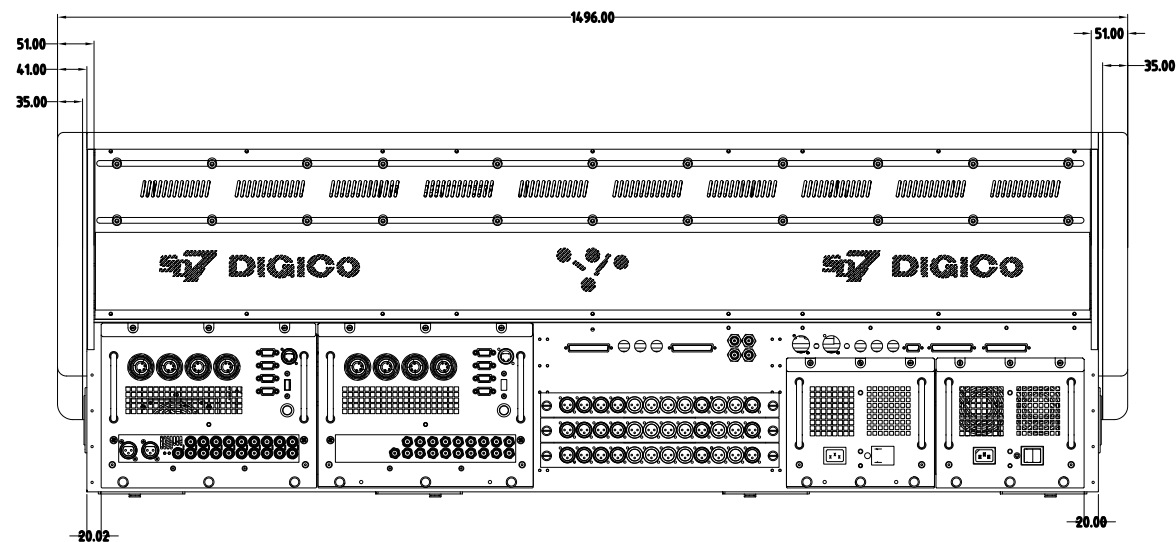

DiGiRACK
 9U 19" Rack Mount Weight (Unpacked) 36kg/80lb Weight (Packed) 56kg/124lb
 Optional Configurations (1-7 Inputs 8-14 Outputs)

Card Options
 DiGiRack and MiNiRack

- A. Mic input card**
with 24-bit A/D on XLR connectors
- B. Line input card**
with 24-bit A/D on XLR connectors
- C. T-DIF input/output card**
with local clock output
- D. ADAT input/output card**
with optical connections
- E. Analogue input card**
with 24-bit A/D, mic & line inputs
- F. Analogue output card**
with 24-bit D/A on XLR connectors
- G. AES/EBU input/output card**
with Bi-directional sample rate conversion
- H. Aviom D-16c A-Net Card**
ultra-fast A-Net™ Pro I6 protocol connectivity
- I. Ethersound I/O Card**
8 channel input/output and control card
- J. DiGiCo D-Tube**
Remote controllable tube Mic pre amp

Mini DiGiRACK
 4U 19" Rack Mount Weight (Unpacked) 14kg/30.86lb Weight (Packed) 20kg/44.09lb
 Optional Configurations (1-4 Inputs 8-11 Outputs)

For Full Up To Date Specifications
Register At: www.digico.org/especs