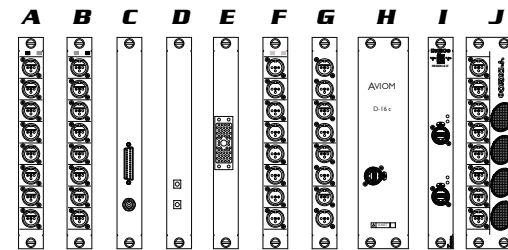

DiGiRACK
 9U 19" Rack Mount Weight (Unpacked) 36kg/80lb Weight (Packed) 56kg/124lb
 Optional Configurations (1-7 Inputs 8-14 Outputs)

Card Options
 DiGiRack and MiNiRack

- A. Mic input card**
with 24-bit A/D on XLR connectors
- B. Line input card**
with 24-bit A/D on XLR connectors
- C. T-DIF input/output card**
with local clock output
- D. ADAT input/output card**
with optical connections
- E. Analogue input card**
with 24-bit A/D, mic & line inputs
- F. Analogue output card**
with 24-bit D/A on XLR connectors
- G. AES/EBU input/output card**
with Bi-directional sample rate conversion
- H. Aviom D-16c A-Net Card**
ultra-fast A-Net™ Pro I6 protocol connectivity
- I. Ethersound I/O Card**
8 channel input/output and control card
- J. DiGiCo D-Tube**
Remote controllable tube Mic pre amp

Mini DiGiRACK
 4U 19" Rack Mount Weight (Unpacked) 14kg/30.86lb Weight (Packed) 20kg/44.09lb
 Optional Configurations (1-4 Inputs 8-11 Outputs)

For Full Up To Date Specifications
Register At: www.digico.org/especs