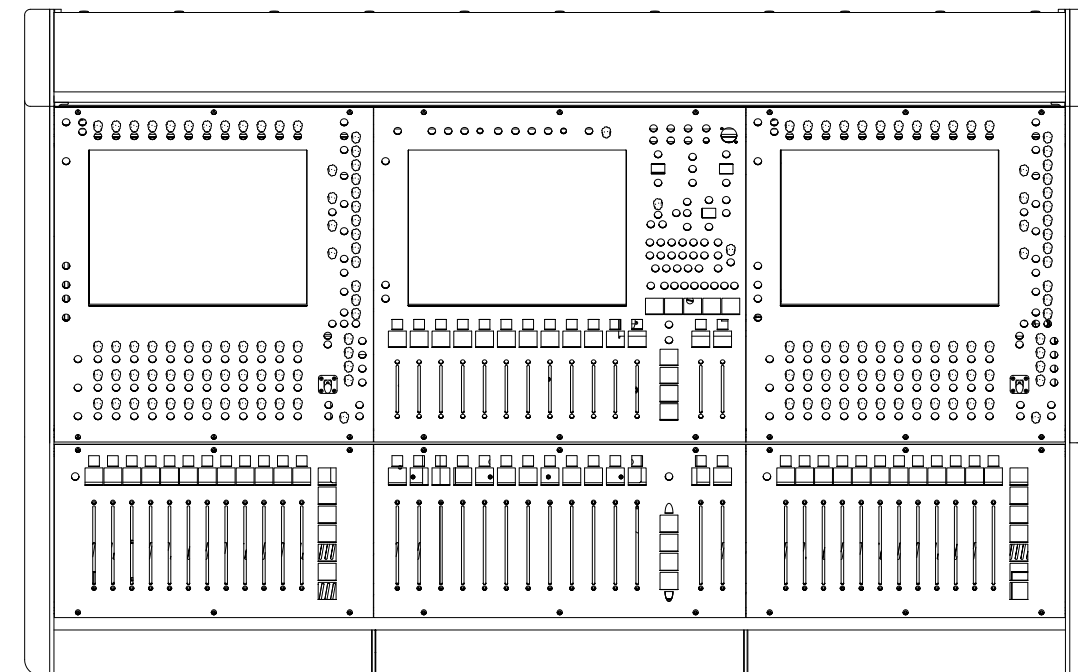

DiGiRACK
 9U 19" Rack Mount Weight (Unpacked) 36kg/80lb Weight (Packed) 56kg/124lb
 Optional Configurations (1-7 Inputs 8-14 Outputs)

Card Options
 DiGiRack and MiNiRack

- A. Mic input card**
with 24-bit A/D on XLR connectors
- B. Line input card**
with 24-bit A/D on XLR connectors
- C. T-DIF input/output card**
with local clock output
- D. ADAT input/output card**
with optical connections
- E. Analogue input card**
with 24-bit A/D, mic & line inputs
- F. Analogue output card**
with 24-bit D/A on XLR connectors
- G. AES/EBU input/output card**
with Bi-directional sample rate conversion
- H. Aviom D-16c A-Net Card**
ultra-fast A-Net™ Pro I6 protocol connectivity
- I. Ethersound I/O Card**
8 channel input/output and control card
- J. DiGiCo D-Tube**
Remote controllable tube Mic pre amp

Mini DiGiRACK
 4U 19" Rack Mount Weight (Unpacked) 14kg/30.86lb Weight (Packed) 20kg/44.09lb
 Optional Configurations (1-4 Inputs 8-11 Outputs)

For Full Up To Date Specifications
Register At: www.digico.org/especs