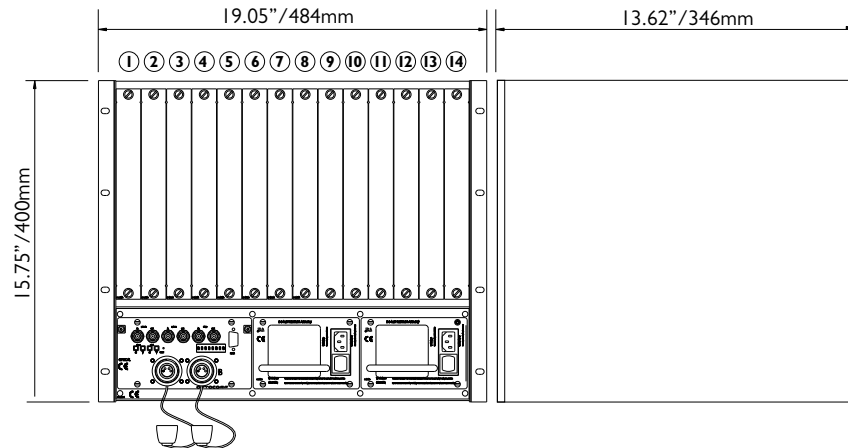

DiGiRACK
 9U 19" Rack Mount Weight (Unpacked) 36kg/80lb Weight (Packed) 56kg/124lb
 Optional Configurations (1-7 Inputs 8-14 Outputs)

Card Options
 DiGiRack and MiNiRack

- A. Mic input card**
with 24-bit A/D on XLR connectors
- B. Line input card**
with 24-bit A/D on XLR connectors
- C. T-DIF input/output card**
with local clock output
- D. ADAT input/output card**
with optical connections
- E. Analogue input card**
with 24-bit A/D, mic & line inputs
- F. Analogue output card**
with 24-bit D/A on XLR connectors
- G. AES/EBU input/output card**
with Bi-directional sample rate conversion
- H. Aviom D-16c A-Net Card**
ultra-fast A-Net™ Pro I6 protocol connectivity
- I. Ethersound I/O Card**
8 channel input/output and control card
- J. DiGiCo D-Tube**
Remote controllable tube Mic pre amp

Mini DiGiRACK
 4U 19" Rack Mount Weight (Unpacked) 14kg/30.86lb Weight (Packed) 20kg/44.09lb
 Optional Configurations (1-4 Inputs 8-11 Outputs)

For Full Up To Date Specifications
Register At: www.digico.org/especs