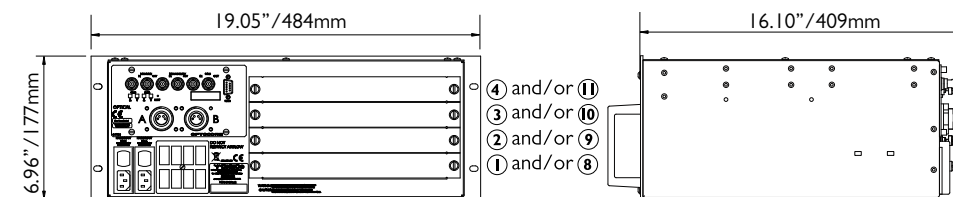

DiGiRACK
 9U 19" Rack Mount Weight (Unpacked) 36kg/80lb Weight (Packed) 56kg/124lb
 Optional Configurations (1-7 Inputs 8-14 Outputs)

Card Options
 DiGiRack and MiNiRack

- A. Mic input card**
with 24-bit A/D on XLR connectors
- B. Line input card**
with 24-bit A/D on XLR connectors
- C. T-DIF input/output card**
with local clock output
- D. ADAT input/output card**
with optical connections
- E. Analogue input card**
with 24-bit A/D, mic & line inputs
- F. Analogue output card**
with 24-bit D/A on XLR connectors
- G. AES/EBU input/output card**
with Bi-directional sample rate conversion
- H. Aviom D-16c A-Net Card**
ultra-fast A-Net™ Pro I6 protocol connectivity
- I. Ethersound I/O Card**
8 channel input/output and control card
- J. DiGiCo D-Tube**
Remote controllable tube Mic pre amp

Mini DiGiRACK
 4U 19" Rack Mount Weight (Unpacked) 14kg/30.86lb Weight (Packed) 20kg/44.09lb
 Optional Configurations (1-4 Inputs 8-11 Outputs)

For Full Up To Date Specifications
Register At: www.digico.org/especs